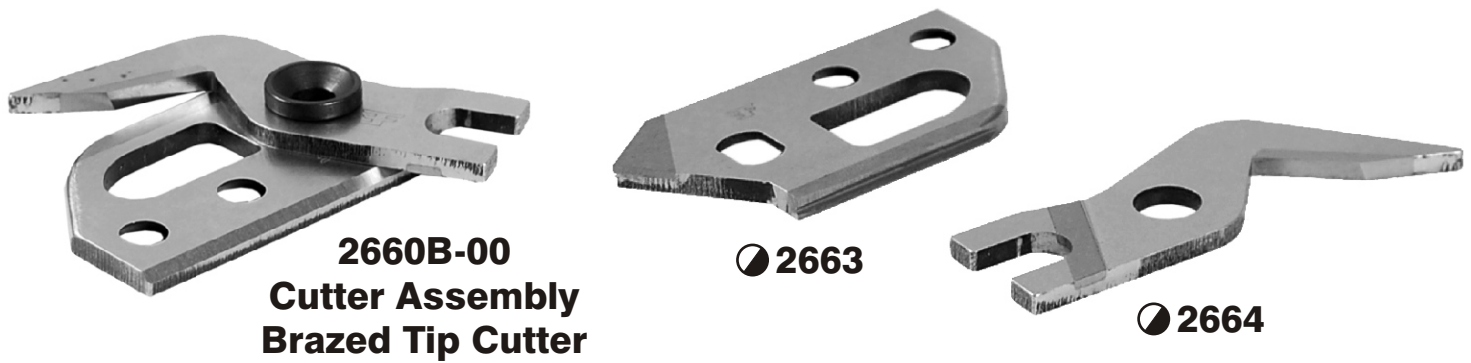

2640 - ( Selvedge )

2645 Holder

2646 Holder

2650 - LMV 4/S ( Selvedge )

● 2652  
(3712L)

● 2653  
(3713L)

2650B-00  
( 3710-0L )  
Cutter Assembly

2660 - LMV 4/S ( Weft )

2660B-00  
Cutter Assembly  
Brazed Tip Cutter

◐ 2663

◐ 2664

2670 - ( Selvedge RH & LH )

2670-0R  
2670-0L

● 2671R  
(347131)  
(2671L)  
(347130)

● 2672R  
(347132)  
(2672L)  
(347129)