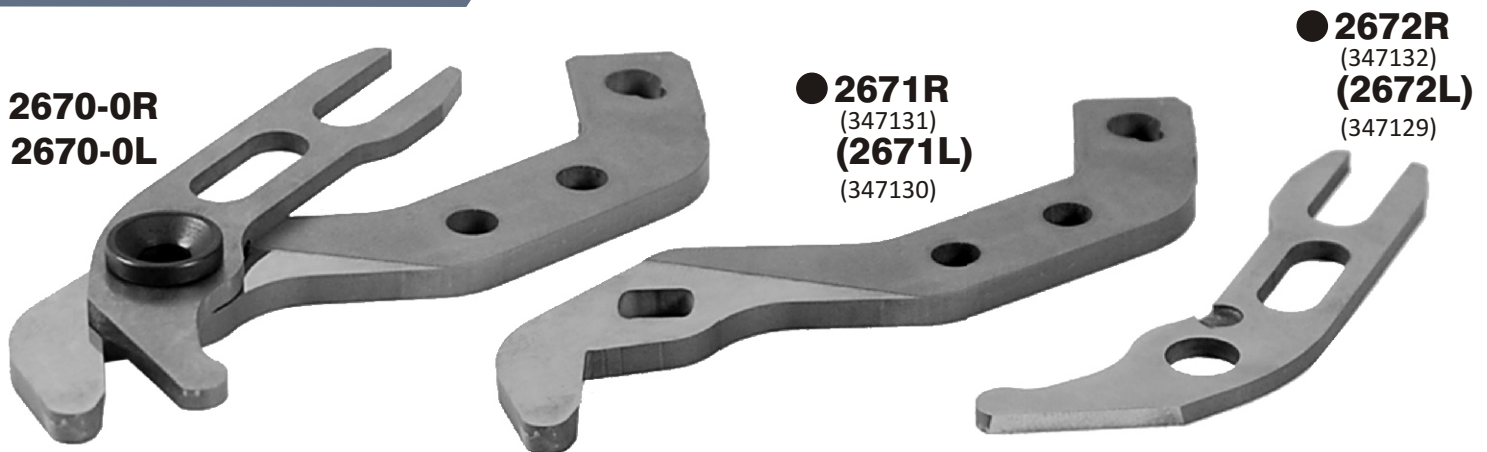

2640 - ( Selvedge )

2645 Holder

2646 Holder

2650 - LMV 4/S ( Selvedge )

● 2652  
(3712L)

● 2653  
(3713L)

2650B-00  
( 3710-0L )  
Cutter Assembly

2660 - LMV 4/S ( Weft )

2660B-00  
Cutter Assembly  
Brazed Tip Cutter

◐ 2663

◐ 2664

2670 - ( Selvedge RH & LH )

2670-0R  
2670-0L

● 2671R  
(347131)  
(2671L)  
(347130)

● 2672R  
(347132)  
(2672L)  
(347129)